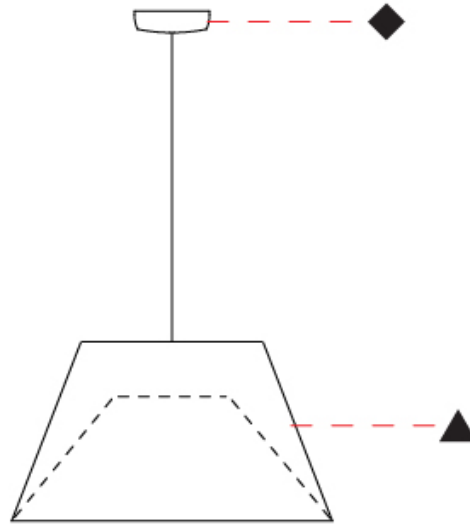

CONGA SUSPENSION

D111097-

PROJECT
TYPE
SPECIFIER
QUANTITY
DATE

D